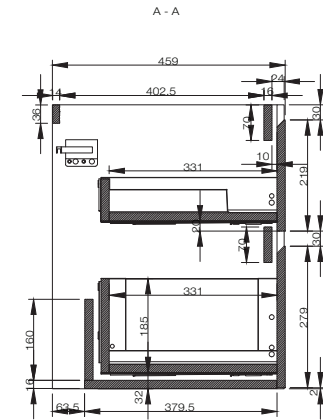

PRODUCT DATASHEET

Mozzano basin cabinet – 60cm

tissino

Designed to Inspire
Made to Experience

A range of wall-hung basin cabinets, available in a range of colours.

TECHNICAL DRAWING

PRODUCT DETAILS

Finishes	Cabinet	Matt lacquer, Gloss lacquer
Dimensions	Height	560 mm
	Width	590 mm
	Depth	459 mm
Material	18 mm MDF	
Drawers		
Dimensions	Upper drawer height	645 mm
	Lower drawer height	645 mm
Runners	Blum; soft close	
Handles	Bevelled edge to drawer-front	
Weight	34 kg	
Warranty	10 years	
Codes	Matt Grey	TMZ-101-MG
	Soft Taupe	TMZ-101-ST
	Matt White	TMZ-104-MW
	Gloss White	TMZ-104-GW
	Midnight Blue	TMZ-104-BU
	Dark Sage Green	TMZ-104-SG
Complementary products		
TAC-102	Catina 60 cm basin	
TCL-102	Cellini 60 cm basin	
See separate datasheet for information on basin options		