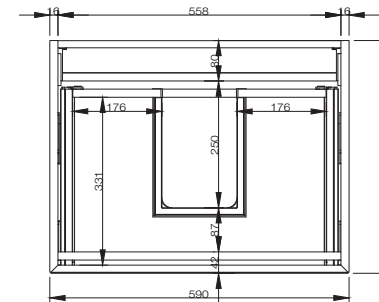

PRODUCT DATASHEET

Mozzano basin cabinet – 60cm

tissino

Designed to Inspire
Made to Experience

A range of wall-hung basin cabinets, available in a range of colours.

TECHNICAL DRAWING

PRODUCT DETAILS

Finishes	Cabinet	Matt lacquer, Gloss lacquer
Dimensions	Height	560 mm
	Width	590 mm
	Depth	459 mm
Material	18 mm MDF	
Drawers		
Dimensions	Upper drawer height	645 mm
	Lower drawer height	645 mm
Runners	Blum; soft close	
Handles	Bevelled edge to drawer-front	
Weight	34 kg	
Warranty	10 years	
Codes	Matt Grey	TMZ-101-MG
	Soft Taupe	TMZ-101-ST
	Matt White	TMZ-104-MW
	Gloss White	TMZ-104-GW
	Midnight Blue	TMZ-104-BU
	Dark Sage Green	TMZ-104-SG
Complementary products		
TAC-102	Catina 60 cm basin	
TCL-102	Cellini 60 cm basin	
See separate datasheet for information on basin options		