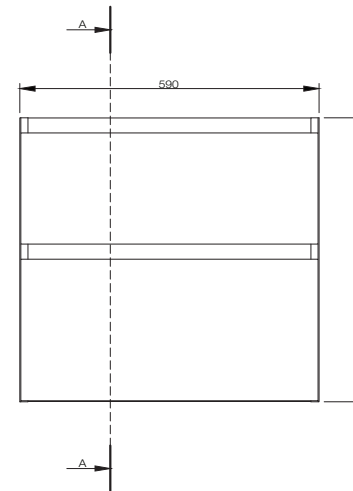

PRODUCT DATASHEET

Mozzano basin cabinet – 60cm

tissino

Designed to Inspire
Made to Experience

A range of wall-hung basin cabinets, available in a range of colours.

TECHNICAL DRAWING

PRODUCT DETAILS

Finishes	Cabinet	Matt lacquer, Gloss lacquer
Dimensions	Height	560 mm
	Width	590 mm
	Depth	459 mm
Material	18 mm MDF	
Drawers		
Dimensions	Upper drawer height	645 mm
	Lower drawer height	645 mm
Runners	Blum; soft close	
Handles	Bevelled edge to drawer-front	
Weight	34 kg	
Warranty	10 years	
Codes	Matt Grey	TMZ-101-MG
	Soft Taupe	TMZ-101-ST
	Matt White	TMZ-104-MW
	Gloss White	TMZ-104-GW
	Midnight Blue	TMZ-104-BU
	Dark Sage Green	TMZ-104-SG
Complementary products		
TAC-102	Catina 60 cm basin	
TCL-102	Cellini 60 cm basin	
See separate datasheet for information on basin options		