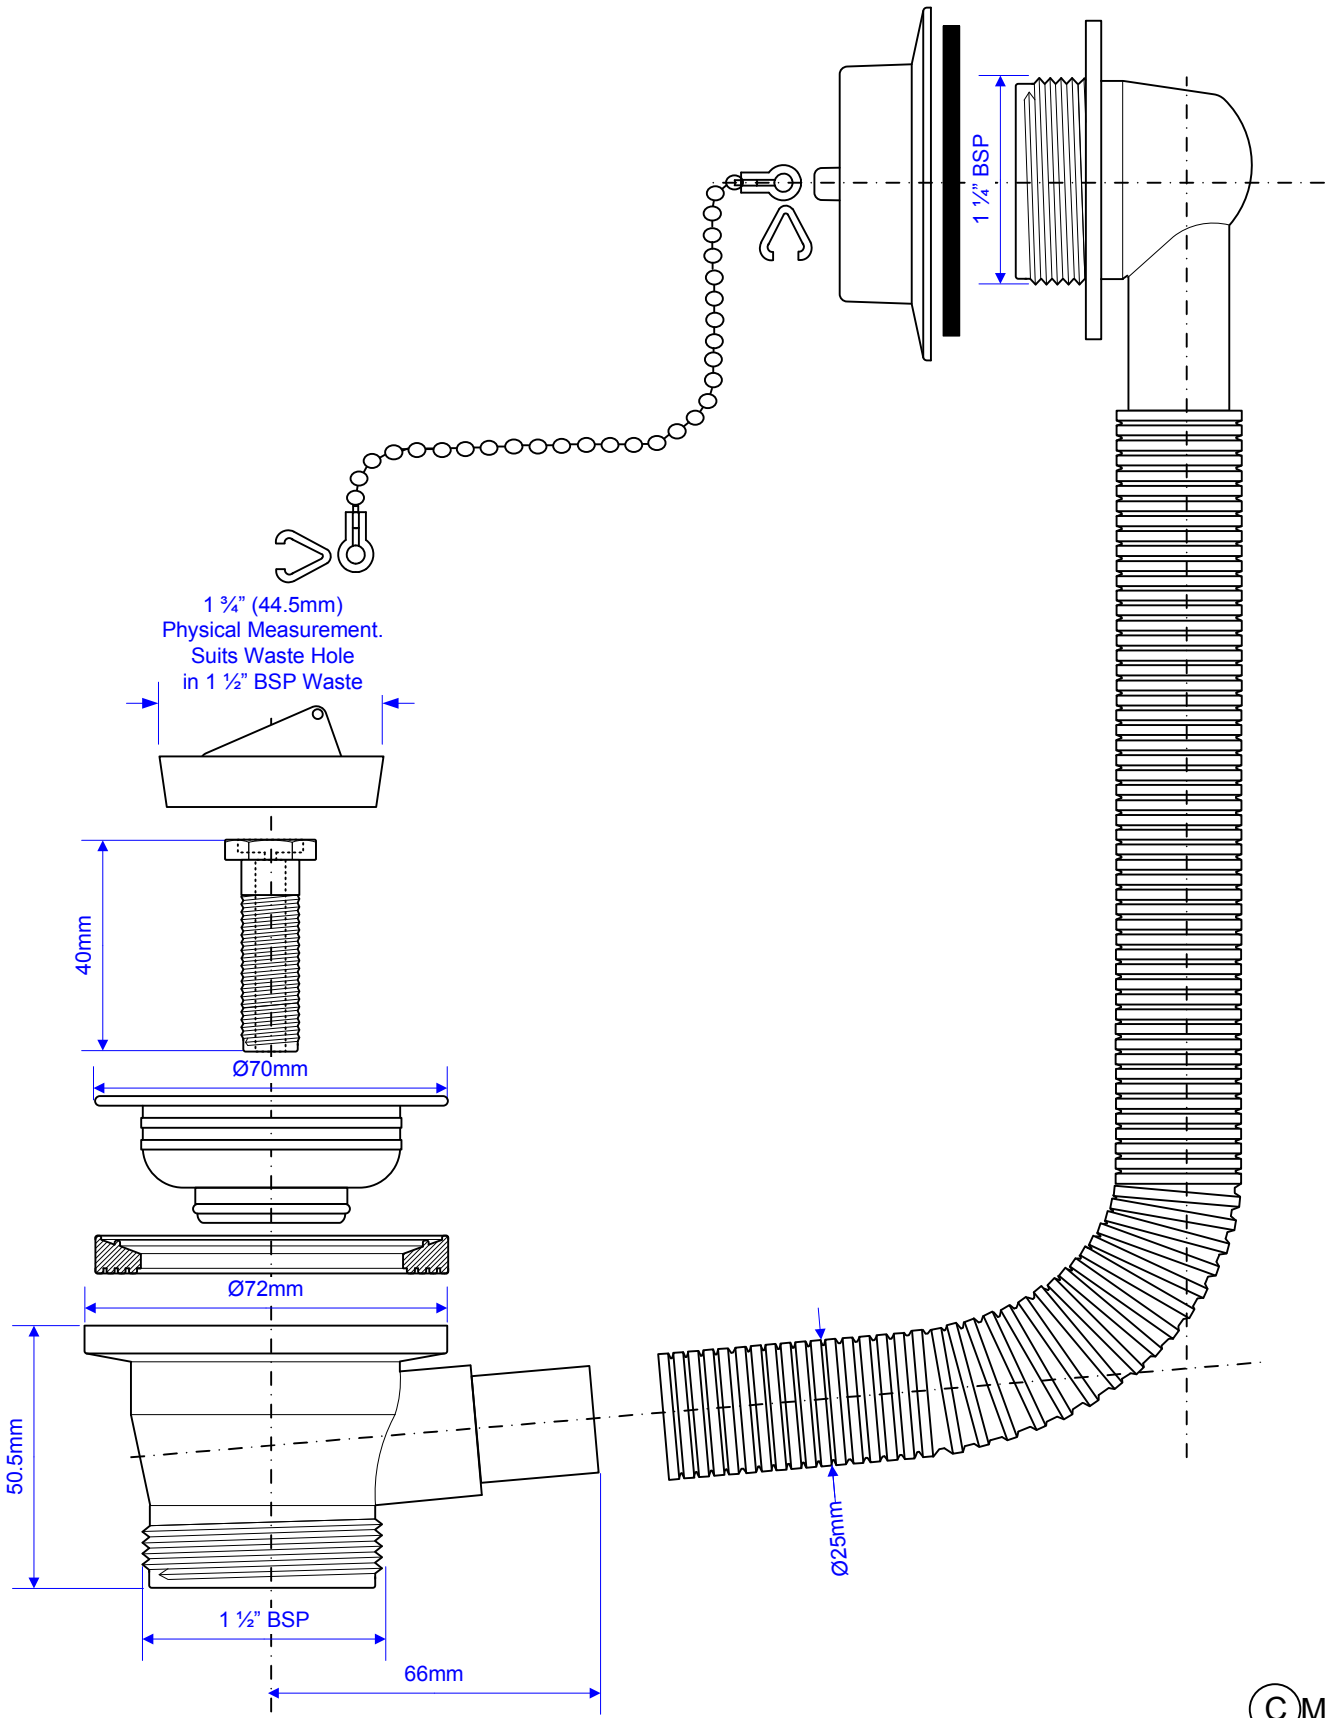

Code:

FBW2PW

© McALPINE
08/09/2011

Drawing verified
correct as of:

08/09/2011
RM

DRAWN BY

RM

REVISED

SCALE

1: 1.5

FILENAME

FBW2PW.VSD

DATE

08/09/2011