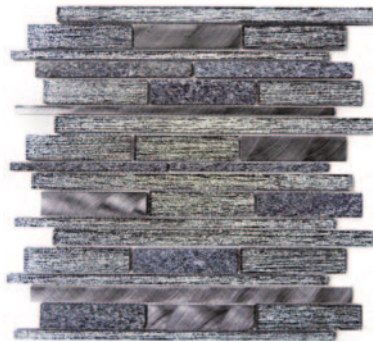

Infinity Black

Size (mm)	Code	Price Group
298x310	NB17425	TP - A31