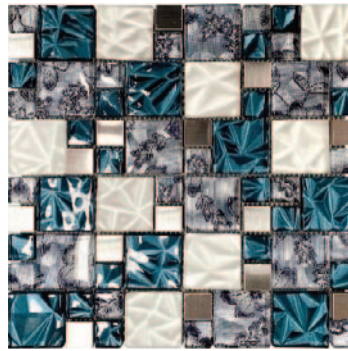

Lyra Blue Silk

Size (mm)	Code	Price Group
300x300	NB16292	TP - C21