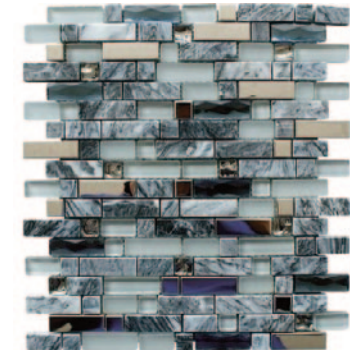

Size (mm)	Code	Price Group
385x300	NB16294	TP - C11

Moon Quartz

Size (mm)	Code	Price Group
280x300	NB16259	TP - C11

Moon Topaz

Size (mm)	Code	Price Group
280x300	NB16260	TP - C11

Venus Beige

Size (mm)	Code	Price Group
380x300	NB16248	TP - C31