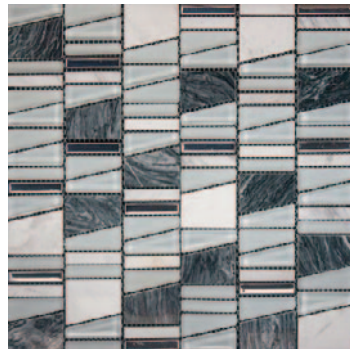

Comet Smoke

Size (mm)	Code	Price Group
300x300	NB16262	TP - C41