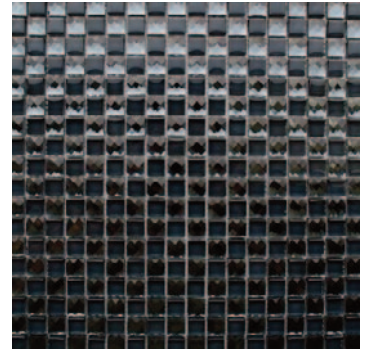

Linear Stick Mosaic Infinity Bronze

Pandora Blue

Luna Grey Glass

Size (mm)	Code	Price Group
300x300	NB16230	TP - C31

Luna Grey Stone

Size (mm)	Code	Price Group
300x300	NB16231	TP - C31

Halo White

Size (mm)	Code	Price Group
300x300	NB16247	TP - C21