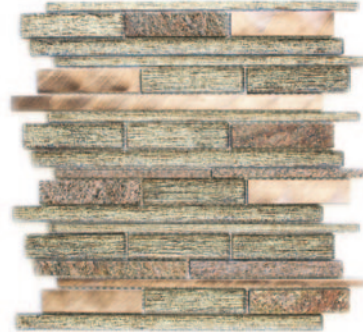

Infinity Bronze

Size (mm)	Code	Price Group
298x310	NB17424	TP - A31