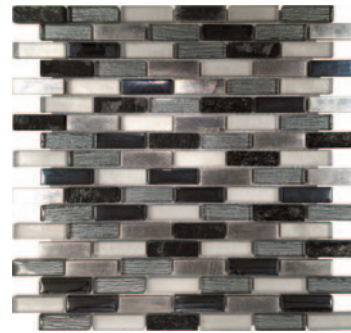

Polaris Grey

Size (mm)	Code	Price Group
300x300	NB16289	TP - C21