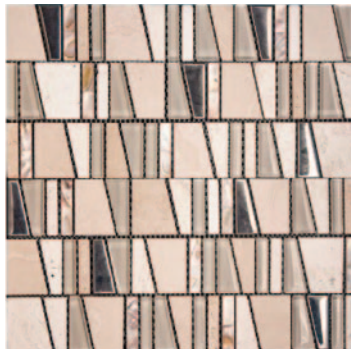

Comet Ivory

Size (mm)	Code	Price Group
300x300	NB16261	TP - C41