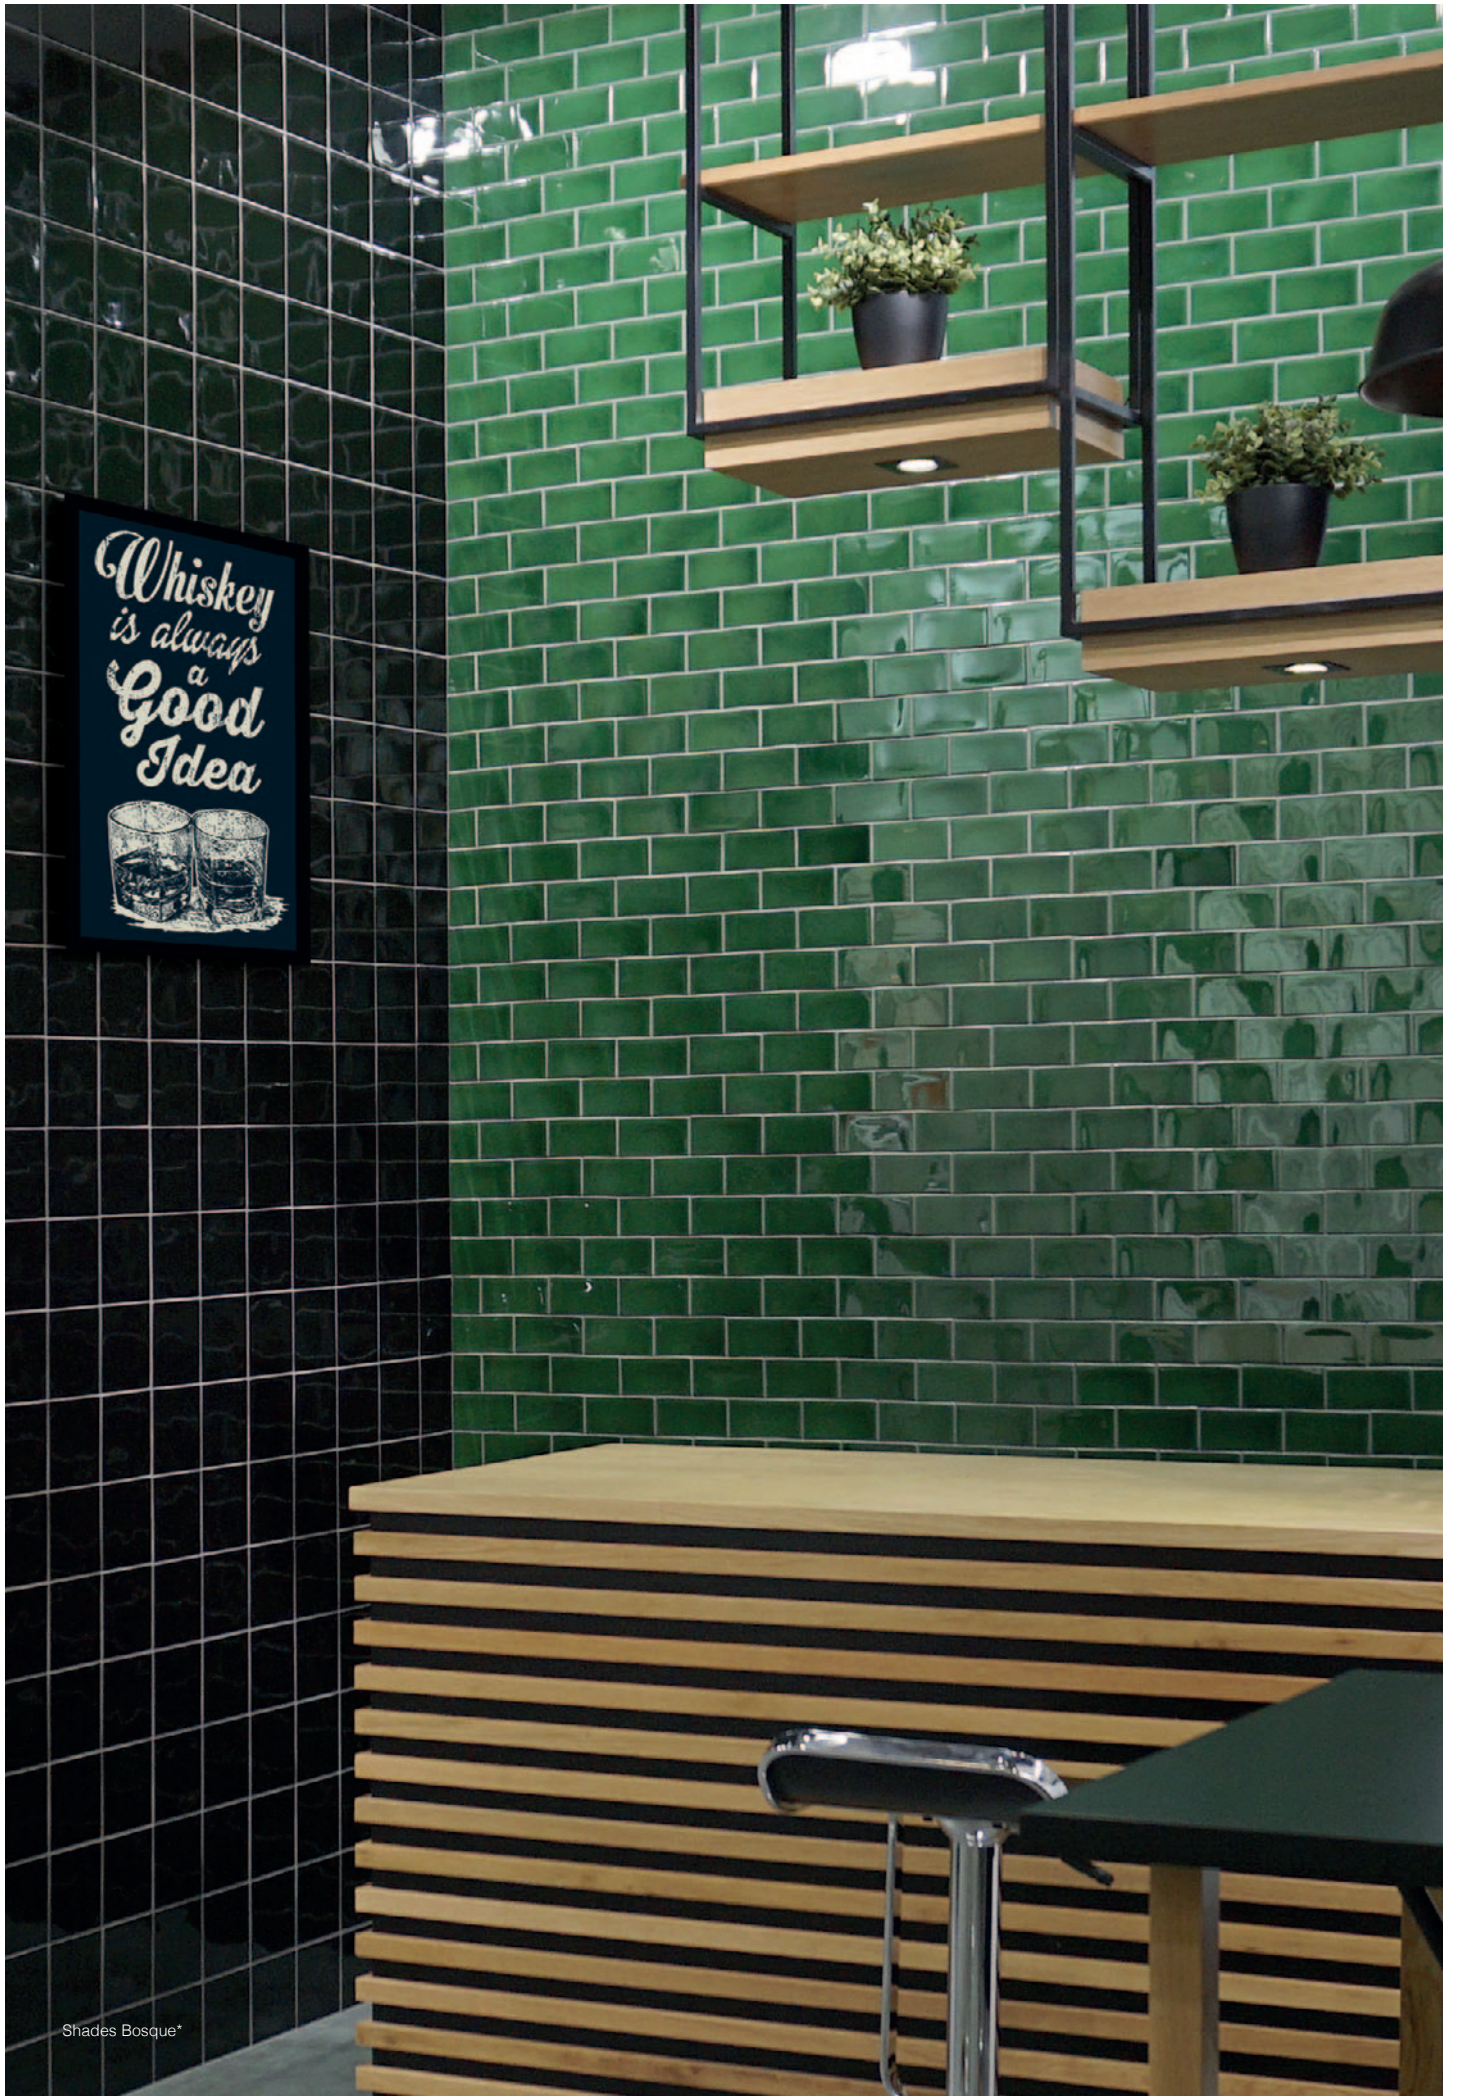

Whiskey
is always
a
Good
Idea