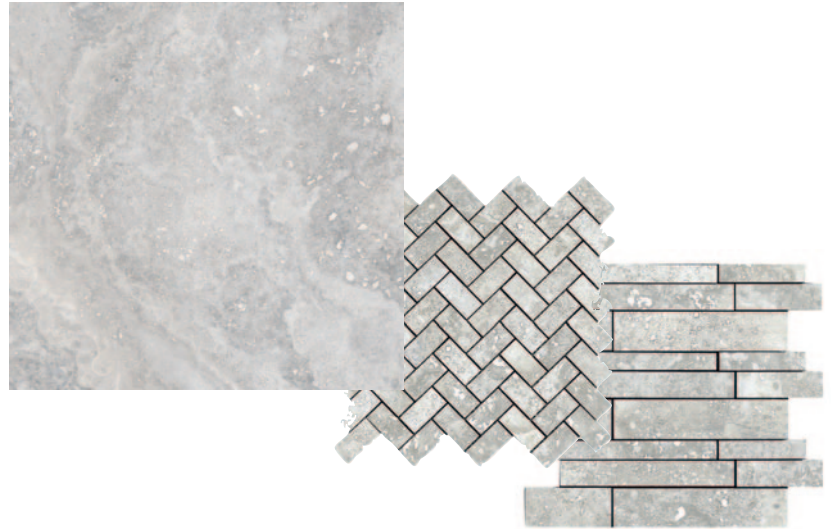

Alabastrino

Size (mm)	Code	Price Group
300x600	NB16326	TM - E10
600x600	NB16323	TM - E30
600x1200	NB16320	TM - E50
1200x1200	NB16338	TM - G30
100x300	NB16329	TM - G10

Alabastrino Herringbone Mosaic

305x305	NB16332	TP - A31

Alabastrino Muretto Mosaic

300x300	NB16335	TP - A31