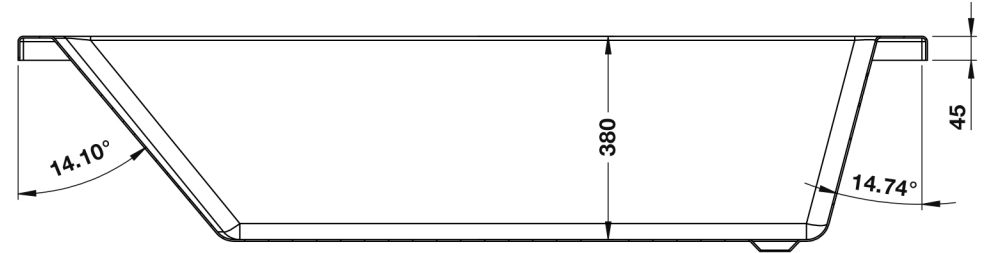

Lorenzo Series

1700 x 700 ECO Bath - Single Ended

TISSINO

Designed to Inspire
Made to Experience

TISSINO

T 0345 582 8000
E info@tissino.co.uk
W tissino.co.uk

2 Lyncastle Road
Appleton Thorn
Warrington WA4 4SN

We reserve the right to
change this information
without prior notice