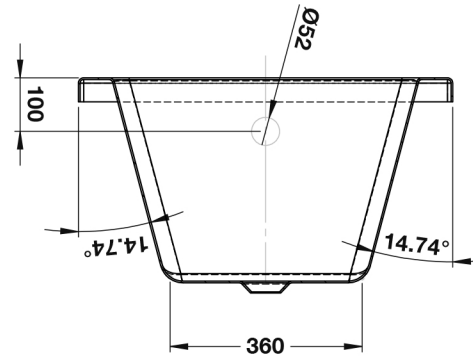

Lorenzo Series

1700 x 700 ECO Bath - Single Ended

TISSINO

Designed to Inspire
Made to Experience

TISSINO

T 0345 582 8000
E info@tissino.co.uk
W tissino.co.uk

2 Lyncastle Road
Appleton Thorn
Warrington WA4 4SN

We reserve the right to
change this information
without prior notice