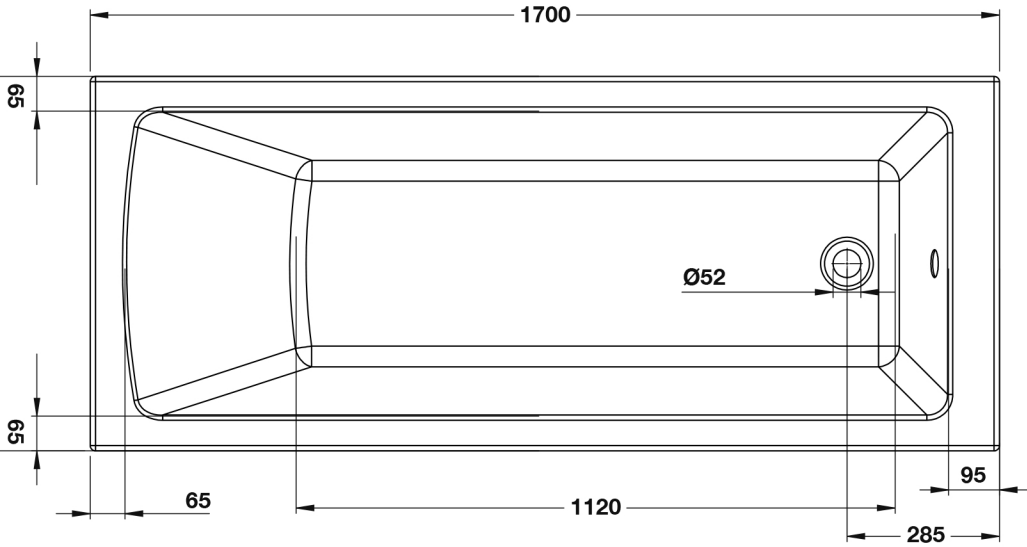

Lorenzo Series

1700 x 700 ECO Bath - Single Ended

TISSINO

Designed to Inspire
Made to Experience

TISSINO

T 0345 582 8000
E info@tissino.co.uk
W tissino.co.uk

2 Lyncastle Road
Appleton Thorn
Warrington WA4 4SN

We reserve the right to
change this information
without prior notice