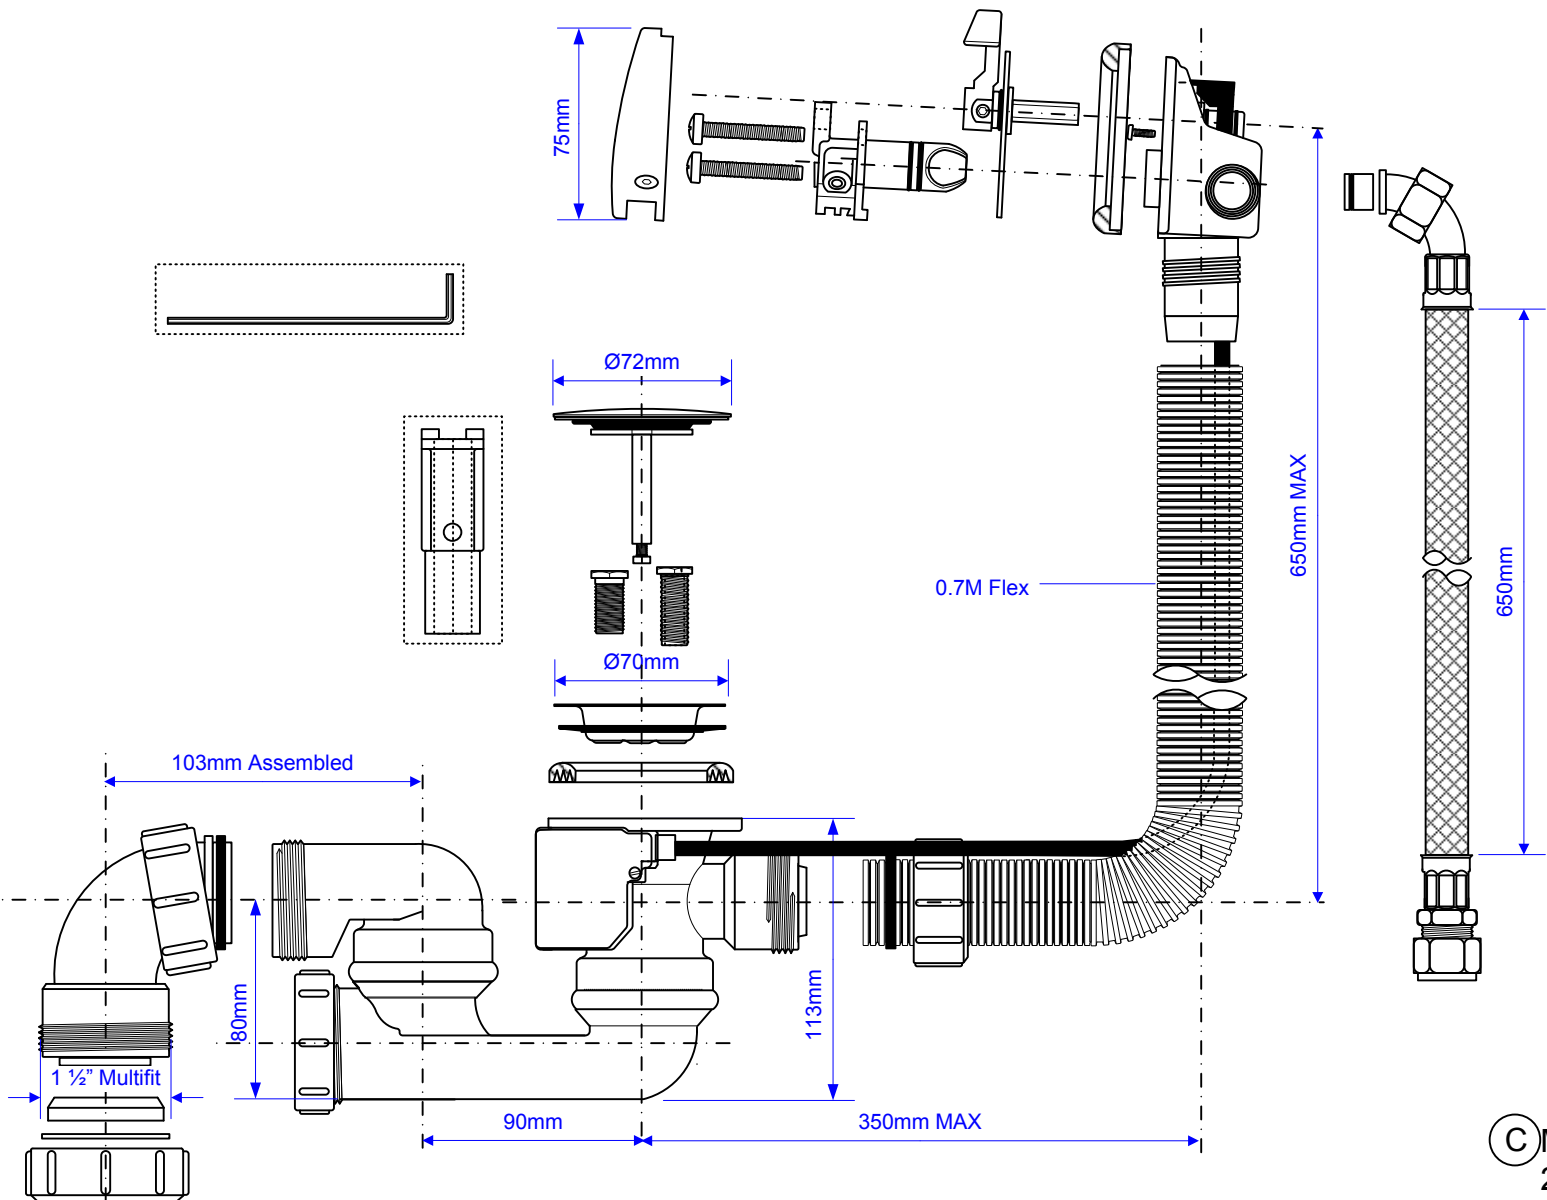

Code:

HCN3165UK

© McALPINE
23/05/2011

Drawing verified correct as of:

23/05/2011
RM

DRAWN BY

RM

REVISED

SCALE

1:3

FILENAME

HCN3165UK.VSD

DATE

23/05/2011