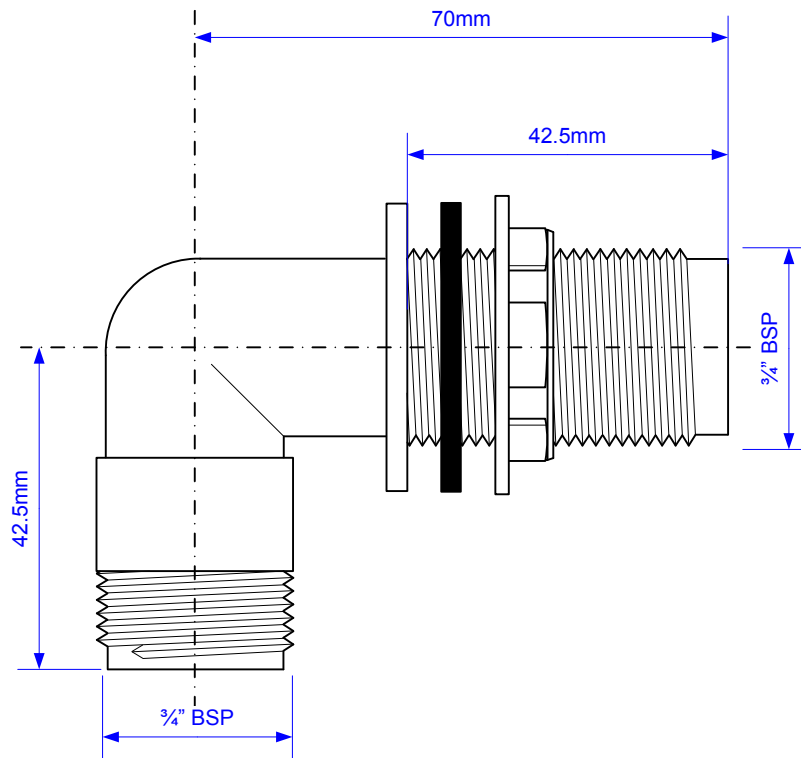

Code:

FTC1AWH

DRAWN BY

RM

REVISED

SCALE

1: 1

FILENAME