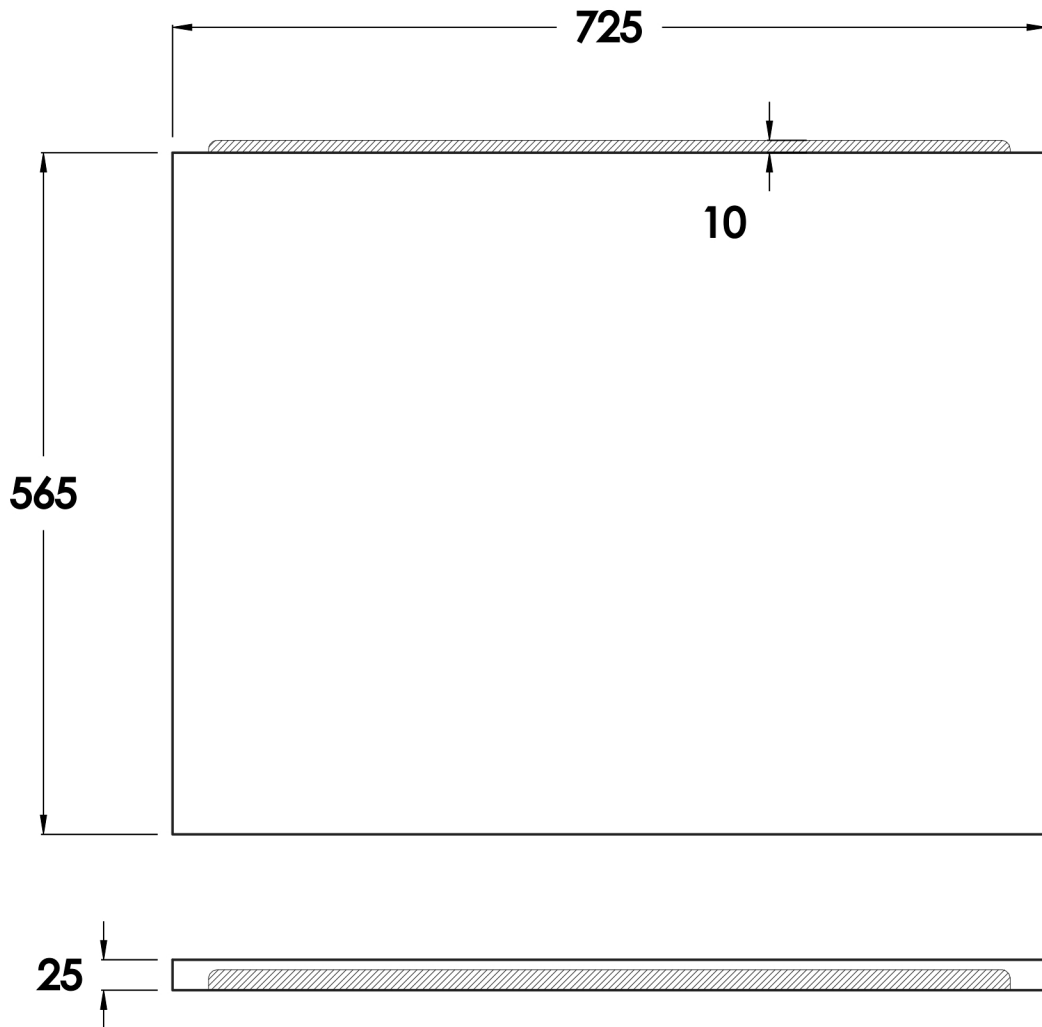

Lorenzo Series

750 x 560 Premium End Panel

tissino

Designed to Inspire
Made to Experience

tissino

T 0345 582 8000
E info@tissino.co.uk
W tissino.co.uk

2 Lyncastle Road
Appleton Thorn
Warrington WA4 4SN

We reserve the right to
change this information
without prior notice