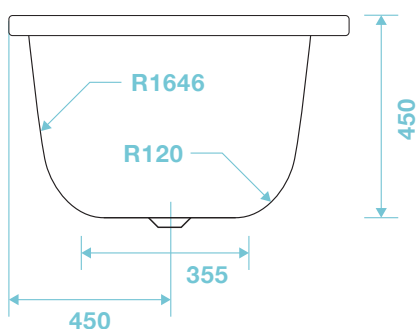

Londra Series

1700 x 750 Bath - Double Ended

TISSINO

Designed to Inspire
Made to Experience

TISSINO

T 0345 582 8000
E info@tissino.co.uk
W tissino.co.uk

2 Lyncastle Road
Appleton Thorn
Warrington WA4 4SN