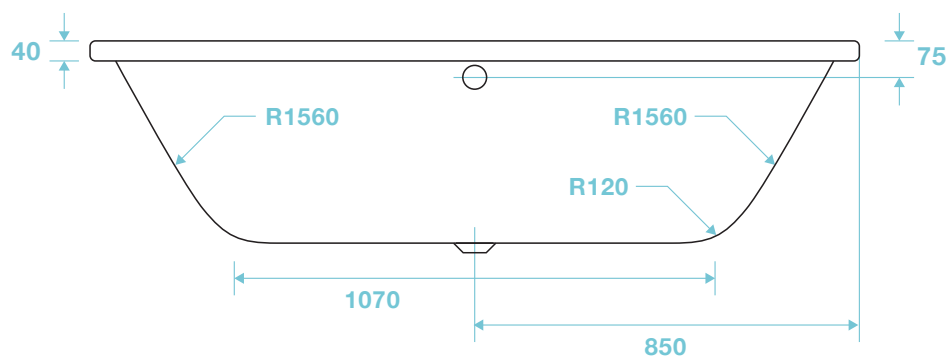

Londra Series

1700 x 750 Bath - Double Ended

TISSINO

Designed to Inspire
Made to Experience

TISSINO

T 0345 582 8000
E info@tissino.co.uk
W tissino.co.uk

2 Lyncastle Road
Appleton Thorn
Warrington WA4 4SN