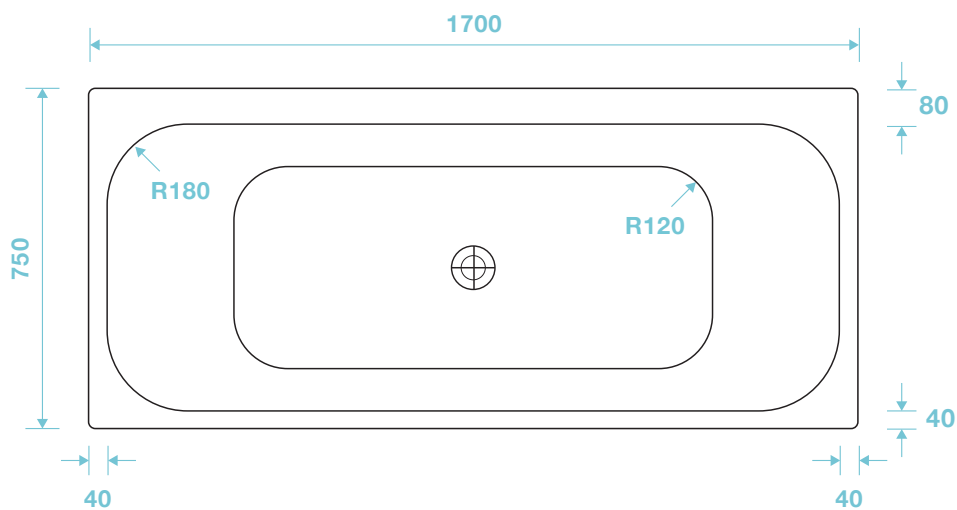

Londra Series

1700 x 750 Bath - Double Ended

TISSINO

Designed to Inspire
Made to Experience

TISSINO

T 0345 582 8000
E info@tissino.co.uk
W tissino.co.uk

2 Lyncastle Road
Appleton Thorn
Warrington WA4 4SN