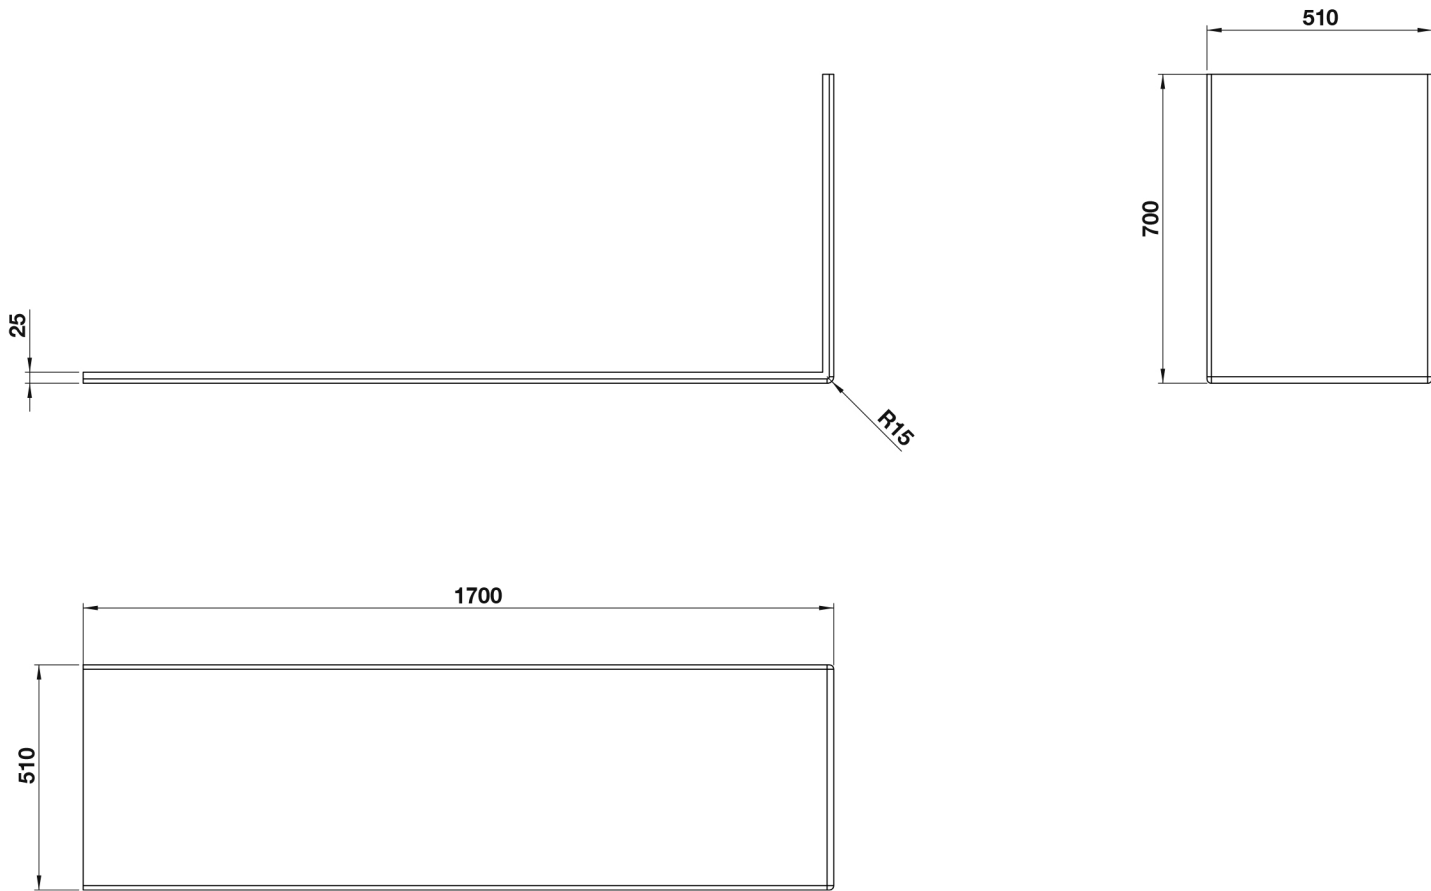

Lorenzo Series

1700 x 700 x 510 L Shape Panel

tissino

Designed to Inspire
Made to Experience

tissino

T 0345 582 8000
E info@tissino.co.uk
W tissino.co.uk

2 Lyncastle Road
Appleton Thorn
Warrington WA4 4SN

We reserve the right to
change this information
without prior notice