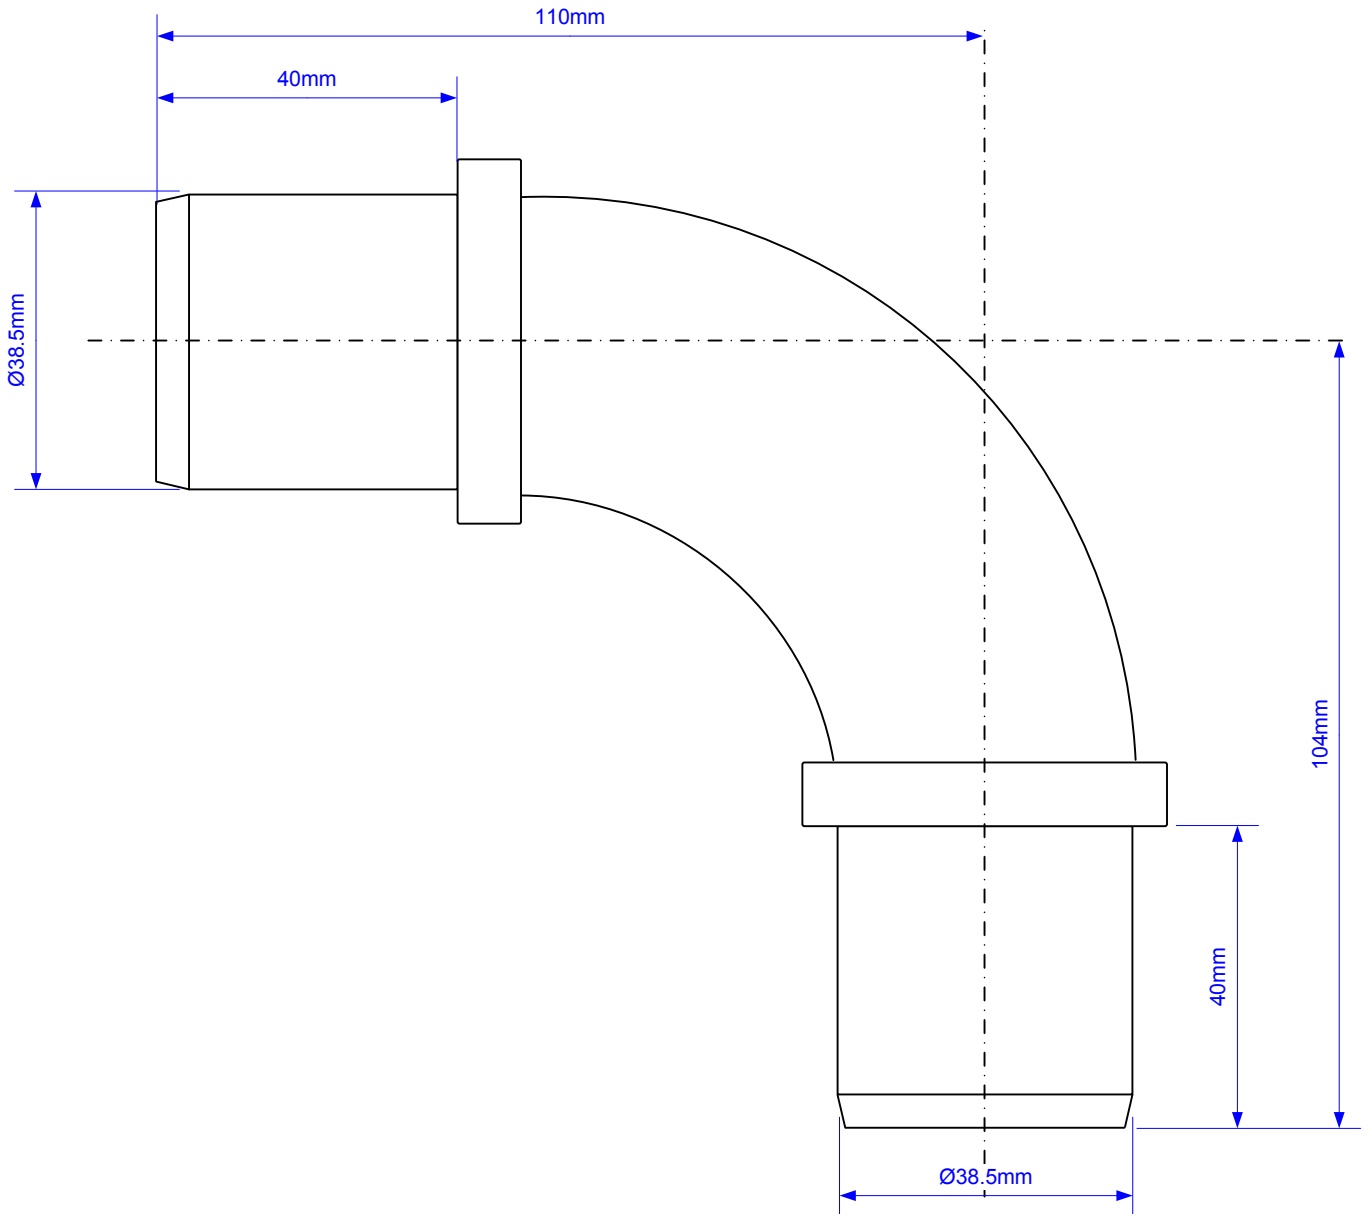

Code:

T4A

Drawing verified
correct as of: 05/03/2012
RM

DRAWN BY
RM

REVISED

FILENAME
T4A.VSD

SCALE
1: 1

DATE
05/03/2012